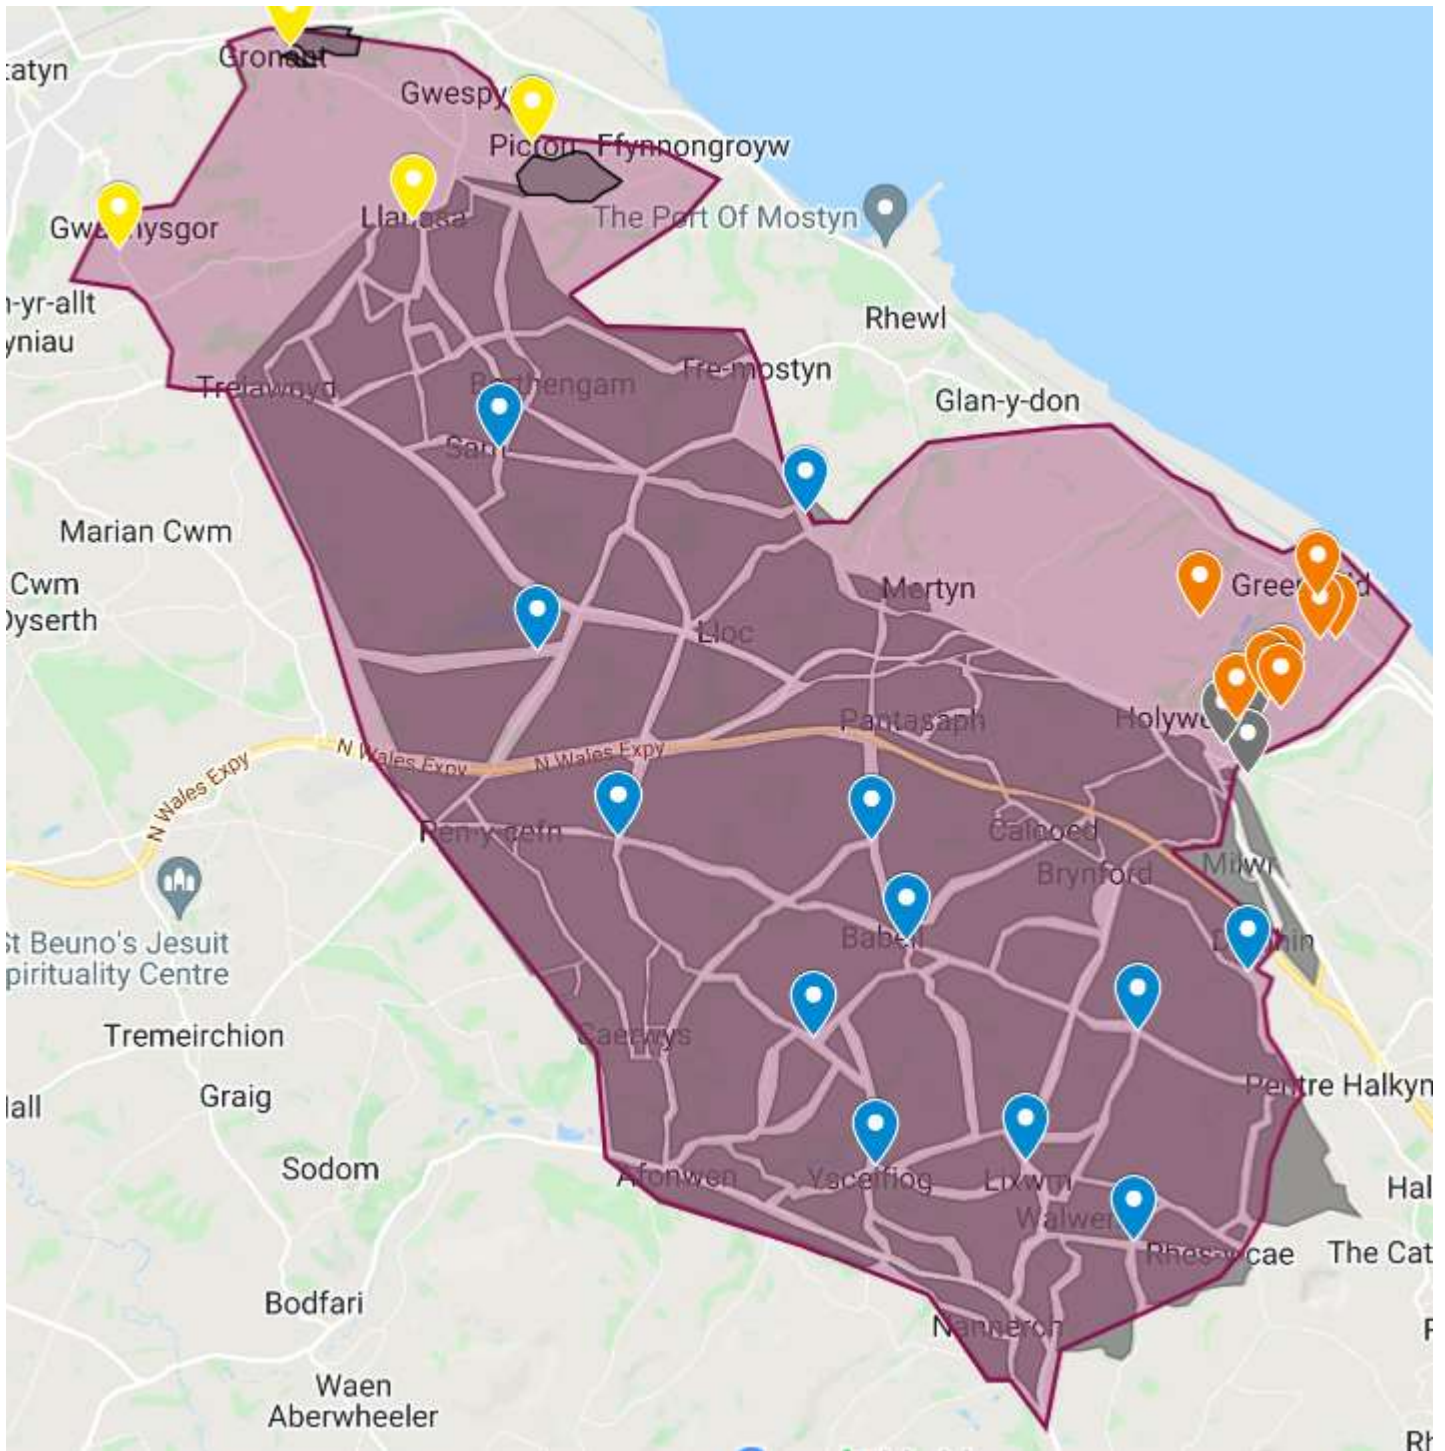

## FFLECSI SERVICE HOLYWELL AND WEST

Working in partnership with Transport for Wales, Flintshire County Council have extended the current service area of the Holywell Fflecsi Service. Residents in the villages of Penyffordd, Picton, Gwersyllt, Gwaenysgor and parts of Gronant not currently served by Denbighshire CC services will be able to book journeys on the service from Monday 23rd May 2022.

- Operational from 9.15am until 6pm, Monday to Friday and 9am to 1pm Saturdays, the service is ideal for getting to work, shopping, meeting with friends, appointments, after school activities connecting with other buses or trains.
- You can choose where to be picked up from or dropped off as the bus doesn't run to a fixed timetable or route. However, the route varies based on who else has booked at similar times or destinations.
- You can book by app (which also allows you to track your bus) or by phone on 0300 234 0300 up to 2 weeks before travel and no later than 2 hours before journey start time.
- There are a number of ways to pay: on-board with cash, £2.50 per journey for adults, £1.50 for children. MyTravel Pass is also accepted whilst concessionary card holders travel for free.

**fflecsi**  
EXAMPLE OF APP

1. Download the fflecsi app

2. Enter your details

3. Choose your journey

4. Head to your pick-up point

The Service Area map below indicates communities that can use this service and the area you can travel within.

**FURTHER DETAILS VIA THE LINK BELOW**

<https://www.flintshire.gov.uk/en/PDFFiles/Roads-and-Travel/Bus-Timetables/Fflecsi-Leaflet.pdf>